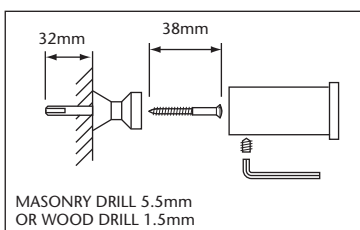

### INCLUDED COMPONENTS

Shower Tidy

Boxed Weight

2.5 Kgs

Box Size

345 x 175 x 230mm

### PRODUCT DETAILS

Includes screws and fixings.

### DIMENSIONS

2 PER BOX