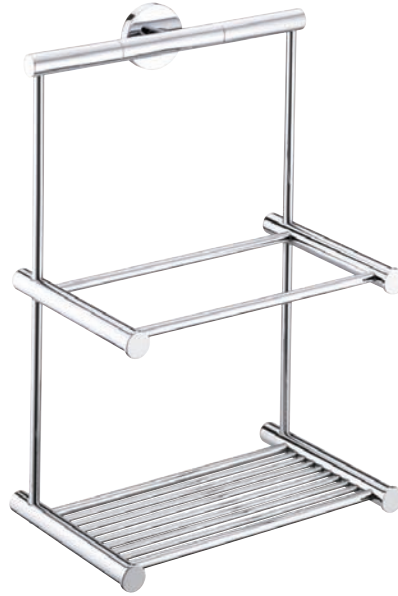

# Shaker Shower Tidy

# ASC19

SHAKER ACCESSORIES

### FEATURES

- Solid Brass Construction
- Contemporary Design
- Chrome only
- Concealed Fixing
- 5 Year Guarantee

### INCLUDED COMPONENTS

Shower Tidy

Boxed Weight

2.5 Kgs

Box Size

345 x 175 x 230mm