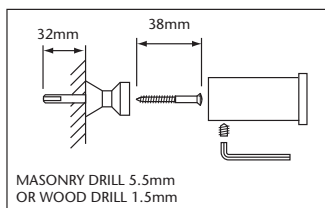

#### Soap Dish

Boxed Weight

0.85 Kgs

Box Size

180 x 140 x 165mm

### DIMENSIONS

2 PER BOX