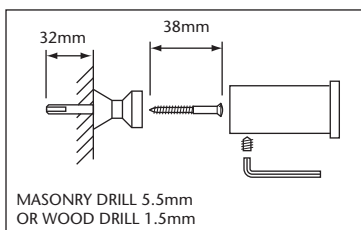

INCLUDED COMPONENTS

Toilet Roll Holder
Boxed Weight 0.45 Kgs
Box Size 160 x 100 x 130mm

PRODUCT DETAILS

Includes screws and fixings.

This product is also available as part of the Shaker Accessory Pack, with Robe Hook, Tumbler, Soap Dish and Towel Holder.

DIMENSIONS

2 PER BOX