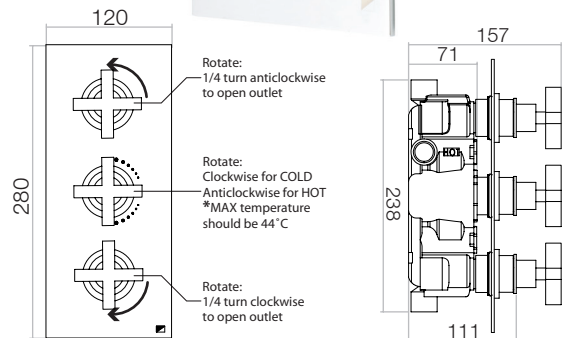

### Product Information

- \* Suitable for all plumbing systems.
- \* TMV2 approved to BS EN1111 and BS EN1287 for high and low pressure installations.
- \* WRAS approved.
- \* Easy to use separate flow and temperature control.
- \* Triple inline valve includes a secondary outlet for use with additional shower heads or bodyjets
- \* Automatic shut down if water pressure should suddenly fail, ensuring complete safety.
- \* Precise thermostatic control, maintaining selected temperature to within +/- 1.5°C.
- \* Cartridge resistant to lime scale build up even in hard water areas.
- \* Automatic shut down if water pressure should suddenly fail, ensuring complete safety.
- \* Cartridge resistant to lime scale build up even in hard water areas.
- \* All serviceable parts can be easily accessed from behind the cover plate – Includes filters and inline single check valves.
- \* G½" BSP parallel inlets and outlets (do not use tapered connection fittings).
- \* Reversible one piece thermostatic cartridge. Easy to reverse if valve installed the wrong way around.
- \* Works with unbalanced pressure up to a maximum of 5:1 ratio.
- \* Suitable for water pressures up to a maximum of 5.0 Bar. Operating pressures above 5.0 Bar will require the installation of pressure reducing valves.
- \* To guarantee that the valve temperature cannot exceed the safe temperature of 44°C, the temperature control is fitted with a safety stop mechanism set upon installation.
- \* Durable solid brass body and cover plate.
- \* 10 year guarantee.

### Operating Conditions

Valves cannot operate effectively where a hot or cold pressure system crosses the boundaries of the two ranges. See table below:

	Low Pressure BS1287	High Pressure BS1111
MAX Static (BAR)	10	10
Flow Pressure (BAR) Hot and Cold	0.1 - 1.0	0.1 - 5.0
Hot Supply (°C)	55 - 65	55 - 65
Cold Supply (°C)	MAX 25	MAX 25
Mixed Water (°C)	MAX 44	MAX 44

Concealed Inline Cartridge

- \* One piece
- \* Reversible
- \* Anti lime scale