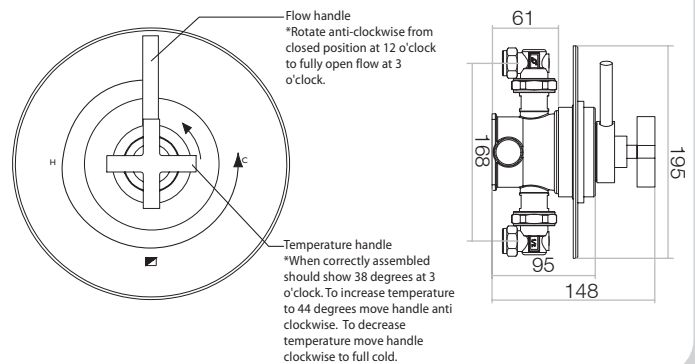

Product Information

- * Suitable for all plumbing systems.
- * TMV2 approved to BS EN1111 and BS EN1287 for high and low pressure installations.
- * WRAS approved.
- * Easy to use separate flow and temperature control.
- * Automatic shut down if water pressure should suddenly fail, ensuring complete safety.
- * Precise thermostatic control, maintaining selected temperature to within +/- 1.5°C.
- * Cartridge resistant to lime scale build up even in hard water areas.
- * 15mm compression fitting inlets. G1/2" BSP outlets.
- * Installation compatible for top and bottom wall outlet. Blanking plug supplied.
- * Flat face unions on the elbows into the valve to ease assembly and maintenance (Valve can be removed with elbows in place attached to pipework).
- * Reversible one piece thermostatic cartridge. Easy to reverse if valve installed the wrong way around.
- * Works with unbalanced pressure up to a maximum of 5:1 ratio.
- * Suitable for water pressures up to a maximum of 4.0 Bar. Operating pressures above 4.0 Bar will require the installation of pressure reducing valves.
- * To guarantee that the valve temperature cannot exceed the safe temperature of 44°C, the temperature control is fitted with a safety stop mechanism set upon installation.
- * Durable solid brass body and cover plate.
- * 10 year guarantee.

Operating Conditions

Valves cannot operate effectively where a hot or cold pressure system crosses the boundaries of the two ranges. See table below:

| | Low Pressure BS1287 | High Pressure BS1111 |
|-------------------------------------|---------------------|----------------------|
| MAX Static (BAR) | 10 | 10 |
| Flow Pressure (BAR) Hot and Cold | 0.1 - 1.0 | 0.1 - 4.0 |
| Hot Supply (°C) | 55 - 65 | 55 - 65 |
| Cold Supply (°C) | MAX 25 | MAX 25 |
| Mixed Water (°C) | MAX 44 | MAX 44 |