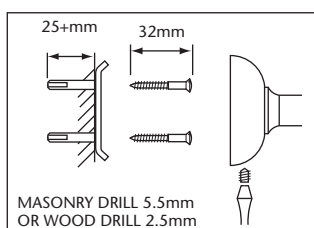

Belmonte

Soap Dish

ABC04
ABB04

FEATURES

- Solid Brass Construction
- Classic Design
- Chrome or Bi-Metal
- Opaque Glass
- Concealed Fixing
- 5 Year Guarantee

FINISHES AVAILABLE

Chrome	ABC04
Bi-Metal	ABB04

INCLUDED COMPONENTS

Soap Dish	
Boxed Weight	0.7 Kgs
Box Size	152 x 120 x 102mm

PRODUCT DETAILS

Includes screws and fixings.

This product is also available as part of the Belmonte Accessory Pack, with Robe Hook, Tumbler, Toilet Roll Holder and Towel Holder.

DIMENSIONS

1 PER BOX