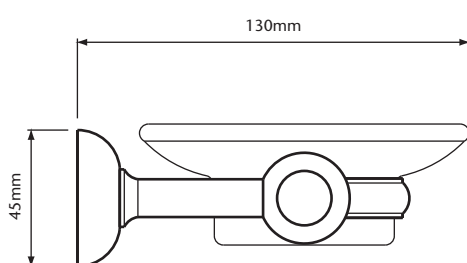

Belmonte

Soap Dish

ABC04
ABB04

FEATURES

- Solid Brass Construction
- Classic Design
- Chrome or Bi-Metal
- Opaque Glass
- Concealed Fixing
- 5 Year Guarantee

FINISHES AVAILABLE

Chrome	ABC04
Bi-Metal	ABB04

INCLUDED COMPONENTS

Soap Dish	
Boxed Weight	0.7 Kgs
Box Size	152 x 120 x 102mm

PRODUCT DETAILS

Includes screws and fixings.

This product is also available as part of the Belmonte Accessory Pack, with Robe Hook, Tumbler, Toilet Roll Holder and Towel Holder.

DIMENSIONS

1 PER BOX