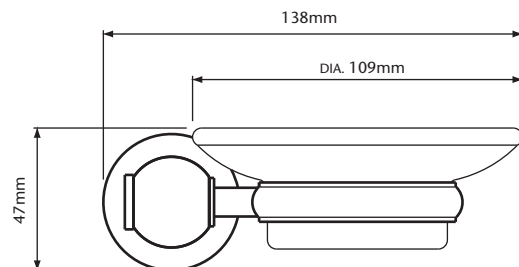

Belmonte

Soap Dish

ABC04
ABB04

FEATURES

- Solid Brass Construction
- Classic Design
- Chrome or Bi-Metal
- Opaque Glass
- Concealed Fixing
- 5 Year Guarantee

FINISHES AVAILABLE

Chrome	ABC04
Bi-Metal	ABB04

INCLUDED COMPONENTS

Soap Dish	
Boxed Weight	0.7 Kgs
Box Size	152 x 120 x 102mm

PRODUCT DETAILS

Includes screws and fixings.

This product is also available as part of the Belmonte Accessory Pack, with Robe Hook, Tumbler, Toilet Roll Holder and Towel Holder.

DIMENSIONS

1 PER BOX