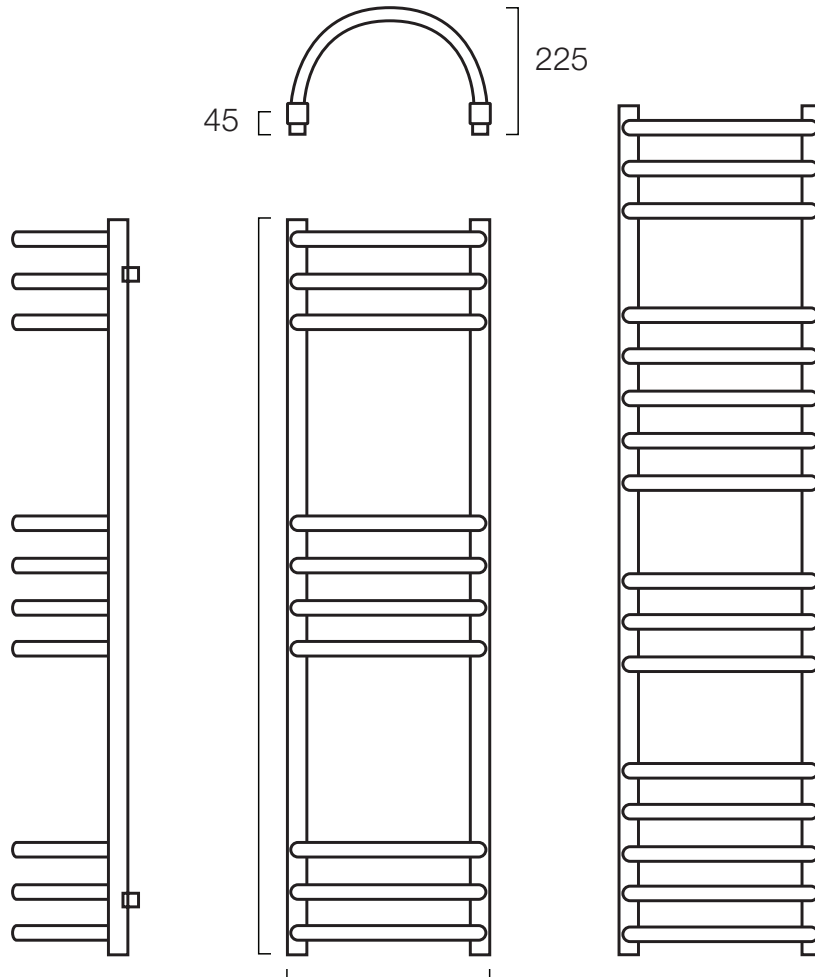

180 A

Supplied with 4 brackets, 2 for the top and 2 for the bottom.
 30mm square collectors.
 22mm round cross tubes.

Automatic bleed valve included with these radiators.

Pipe centres left to right = 310mm
 Pipe centres from wall = 45mm
 Depth from wall = 225mm