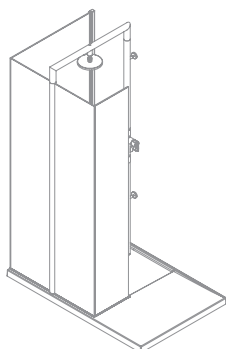

For larger image, see page 06

1500MM EauZone

FRONT ENTRANCE, CORNER & RECESS SHOWER SOLUTIONS

- TRAY SLAB 1500 x 960 x 60mm Tray slab can be sunk or exposed
- GLASS WALLS Height: 2044mm
Side: 10mm safety glass to BS6206A / EN12150-1
Front panel: 8mm safety glass to BS6206A / EN12150-1
Glass walls factory UV bonded
Treated with Matki Glass Guard Easy Clean
- COLUMN EZ 2195 x 50mm diameter chromed brass
Optional EZ Sliding Device, see page 06
- COLUMN EX 2195 x 24 and 50mm
EZ Sliding Device included
- OVERALL HEIGHT 2255mm including tray
- SHOWER EauZone or Elixir Thermostatic Mixer
EZ models: Chromed brass handset
200mm Deluge shower head
Fastflow shower waste

EX models: Chromed plastic multi-function handset
200mm Deluge shower head
Fastflow shower waste

A MINIMUM 1 BAR SHOWER PUMP OR EQUIVALENT WATER PRESSURE IS RECOMMENDED.

- The dimensions shown are for shower floor.
- Height of shower floor 60mm.
- Please note that the EauZone glass sections are factory fused and glass pack size are 2 off 2130mm x 1050mm x 570mm.
- Weight 70kg.
- Consideration should be given to handling and access.
- The EauZone design will contain most shower spray during normal use.
- Some spray may extend beyond the entrance, and we recommend tiling of the adjacent area. Consideration should be given to water drainage outside the shower tray area, as water may spray beyond this area.