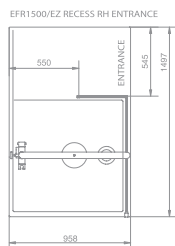

For larger image, see page 06

1500MM EauZone

FRONT ENTRANCE, CORNER & RECESS SHOWER SOLUTIONS

- TRAY SLAB 1500 x 960 x 60mm Tray slab can be sunk or exposed
- GLASS WALLS Height: 2044mm
Side: 10mm safety glass to BS6206A / EN12150-1
Front panel: 8mm safety glass to BS6206A / EN12150-1
Glass walls factory UV bonded
Treated with Matki Glass Guard Easy Clean
- COLUMN EZ 2195 x 50mm diameter chromed brass
Optional EZ Sliding Device, see page 06
- COLUMN EX 2195 x 24 and 50mm
EZ Sliding Device included
- OVERALL HEIGHT 2255mm including tray
- SHOWER EauZone or Elixir Thermostatic Mixer
EZ models: Chromed brass handset
200mm Deluge shower head
Fastflow shower waste

EX models: Chromed plastic multi-function handset
200mm Deluge shower head
Fastflow shower waste

A MINIMUM 1 BAR SHOWER PUMP OR EQUIVALENT WATER PRESSURE IS RECOMMENDED.

- The dimensions shown are for shower floor.
- Height of shower floor 60mm.
- Please note that the EauZone glass sections are factory fused and glass pack size are 2 off 2130mm x 1050mm x 570mm.
- Weight 70kg.
- Consideration should be given to handling and access.
- The EauZone design will contain most shower spray during normal use.
- Some spray may extend beyond the entrance, and we recommend tiling of the adjacent area. Consideration should be given to water drainage outside the shower tray area, as water may spray beyond this area.