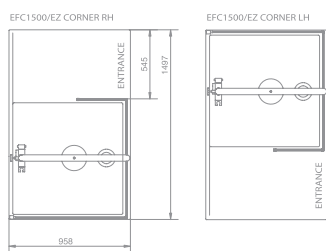

For larger image, see page 06

1500MM EauZone

FRONT ENTRANCE, CORNER & RECESS SHOWER SOLUTIONS

- TRAY SLAB 1500 x 960 x 60mm Tray slab can be sunk or exposed
- GLASS WALLS Height: 2044mm
Side: 10mm safety glass to BS6206A / EN12150-1
Front panel: 8mm safety glass to BS6206A / EN12150-1
Glass walls factory UV bonded
Treated with Matki Glass Guard Easy Clean
- COLUMN EZ 2195 x 50mm diameter chromed brass
Optional EZ Sliding Device, see page 06
- COLUMN EX 2195 x 24 and 50mm
EZ Sliding Device included
- OVERALL HEIGHT 2255mm including tray
- SHOWER EauZone or Elixir Thermostatic Mixer
EZ models: Chromed brass handset
200mm Deluge shower head
Fastflow shower waste

EX models: Chromed plastic multi-function handset
200mm Deluge shower head
Fastflow shower waste

A MINIMUM 1 BAR SHOWER PUMP OR EQUIVALENT WATER PRESSURE IS RECOMMENDED.

- The dimensions shown are for shower floor.
- Height of shower floor 60mm.
- Please note that the EauZone glass sections are factory fused and glass pack size are 2 off 2130mm x 1050mm x 570mm.
- Weight 70kg.
- Consideration should be given to handling and access.
- The EauZone design will contain most shower spray during normal use.
- Some spray may extend beyond the entrance, and we recommend tiling of the adjacent area. Consideration should be given to water drainage outside the shower tray area, as water may spray beyond this area.